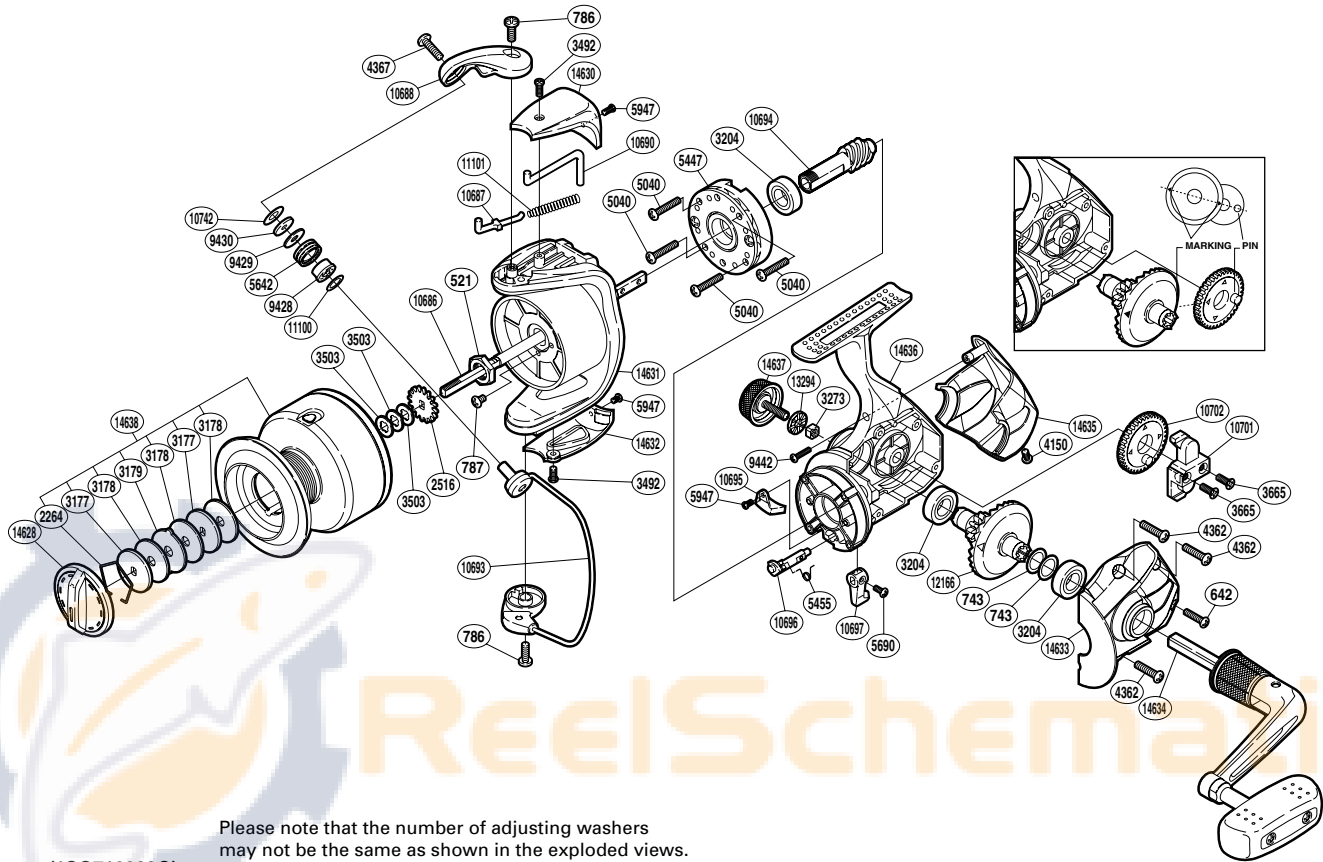

SHIMANO NEXAVE

NEX-10000FC

(1SG719003G) Please note that the number of adjusting washers may not be the same as shown in the exploded views. (Adjustment will vary with each individual product.)

Part No.	Description	Part No.	Description	Part No.	Description
RD 0521	Rotor Nut	RD 5040	Screw	RD10697	Anti-Reverse Lever
RD 0642	Screw	RD 5447	Roller Clutch Assembly	RD10701	Oscillating Slider
RD 0743	Washer	RD 5455	Anti-Reverse Cam Spring	RD10702	Oscillating Gear
RD 0786	Screw	RD 5642	Line Roller	RD10742	Spacer
RD 0787	Screw	RD 5690	Screw	RD11100	Washer
RD 2264	Drag Washers Retainer	RD 5947	Screw	RD11101	Bail Spring
RD 2516	Spool Support	RD 9428	Line Roller Bushing	RD12166	Drive Gear
RD 3177	Key Washer	RD 9429	Line Roller Spacer	RD13294	Handle Screw Lock Washer
RD 3178	Drag Washer	RD 9430	Line Roller Washer	RD14628	Drag Knob
RD 3179	Eared Washer	RD 9442	Screw	RD14630	Bail Spring Cover
RD 3204	Ball Bearing	RD10686	Main Shaft	RD14631	Rotor
RD 3273	Handle Screw Lock	RD10687	Bail Spring Guide A	RD14632	Bail Hold Support Guard
RD 3492	Screw	RD10688	Bail Arm	RD14633	Side Cover
RD 3503	Spool Washer	RD10690	Bail Trip Lever	RD14634	Handle Assembly
RD 3665	Screw	RD10693	Bail Assembly	RD14635	Rear Protector
RD 4150	Screw	RD10694	Pinion Gear	RD14636	Body
RD 4362	Screw	RD10695	Bail Trip Strike	RD14637	Handle Screw Cap
RD 4367	Screw	RD10696	Anti-Reverse Cam	RD14638	Spool Assembly